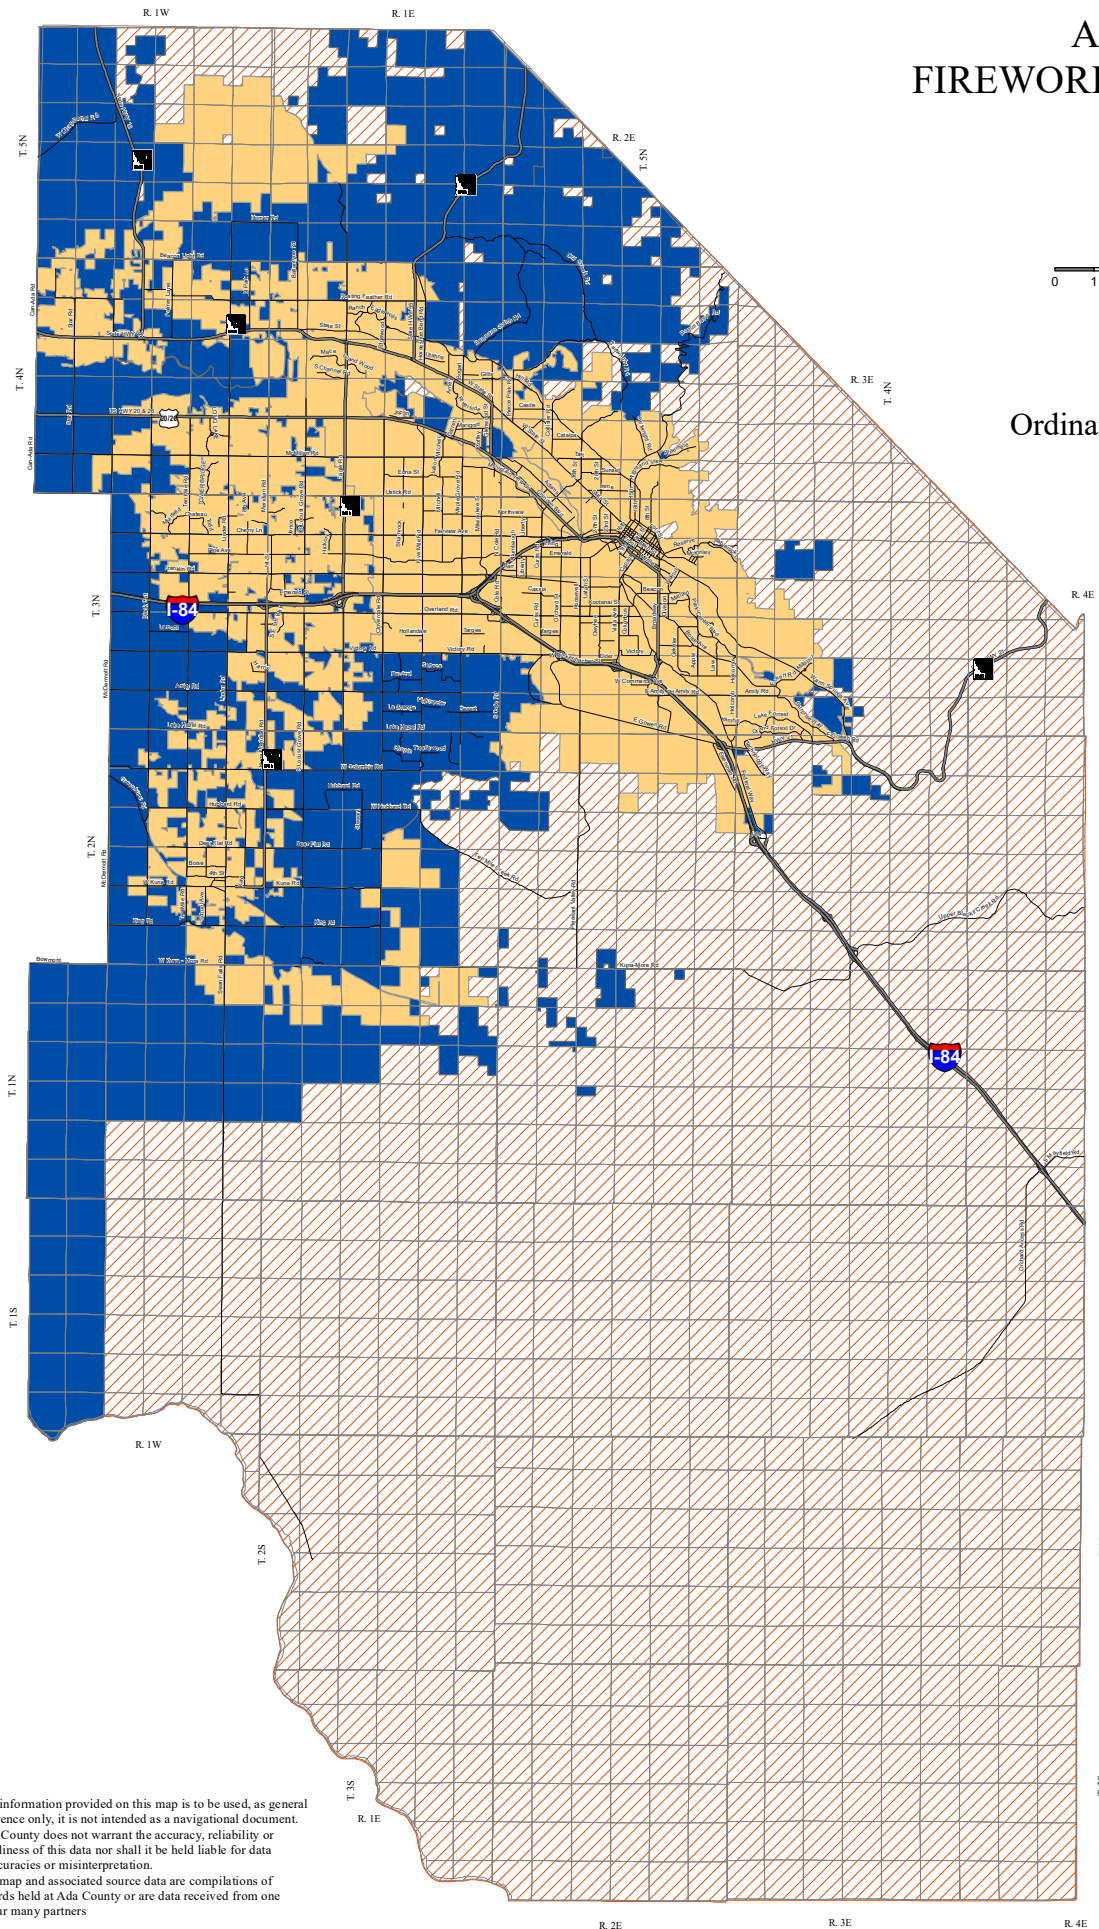

AREA OF FIREWORKS PROHIBITION

1 inch = 5 miles
0 1 2 4 Miles

June 2020

Ordinance Number 2524

- Incorporated Areas
- Fire Protection Areas
- Prohibited Firework Areas

Map Date 6/23/2020

Ada County Information Technology
200 W. Front Street
Boise, Idaho 83702

<https://adacounty.id.gov>