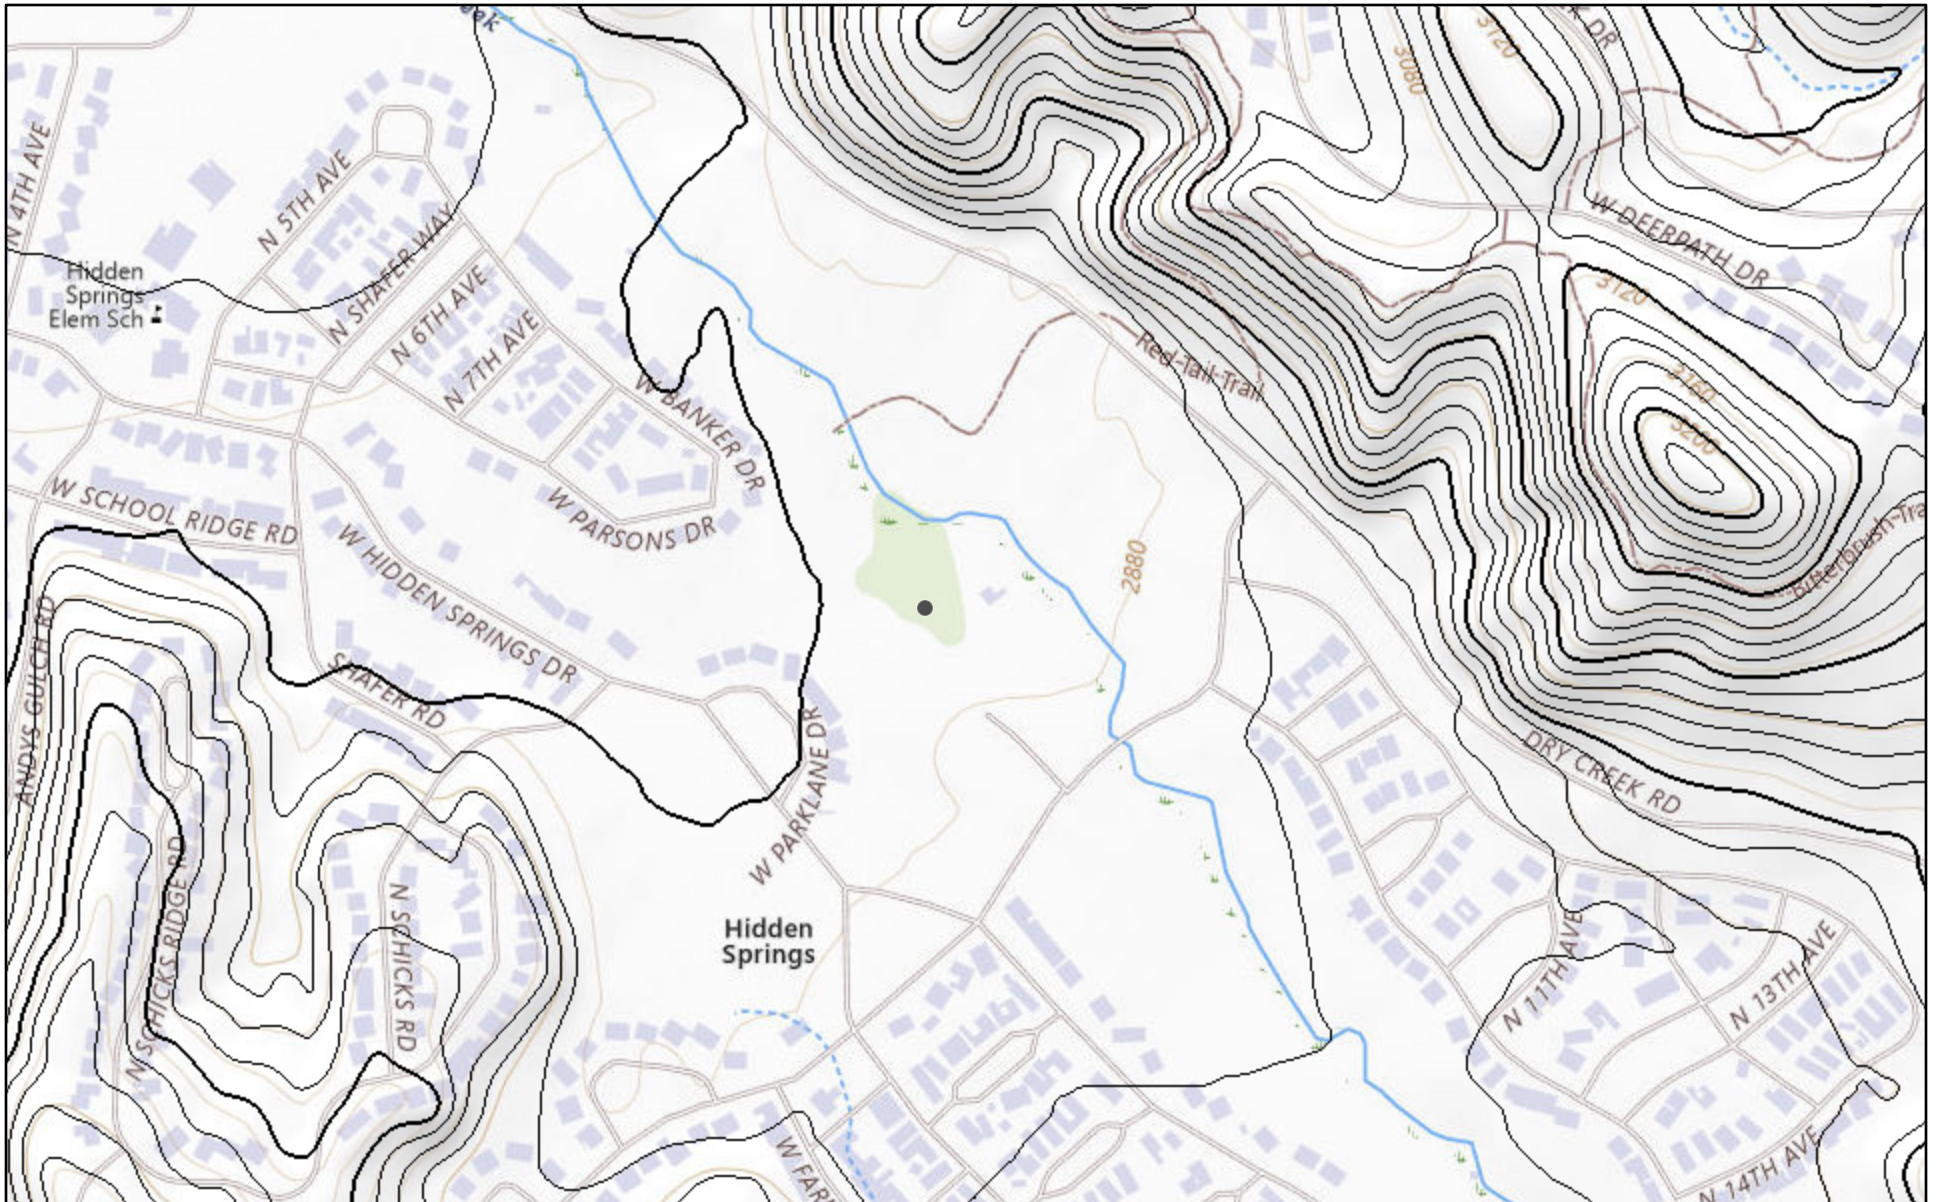

The National Map Advanced Viewer

7/11/2024, 12:04:25 PM

3DEP Elevation - Auto Contours

USGS National Map 3D Elevation Program (3DEP), July 3, 2024, USGS The National Map: National Boundaries Dataset, 3DEP Elevation Program,

USGS
2021 USGS